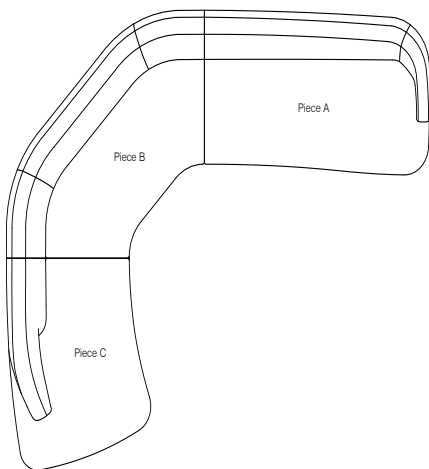

# MATTALIANO

Finish Shown: Maduro

## NIMBUS 3-PIECE SECTIONAL SOFA

PIECE A:  
 WIDTH 66"  
 DEPTH 38.5"  
 HEIGHT 32.75"  
 SEAT HEIGHT 19"

PIECE B:  
 WIDTH 82"  
 DEPTH 36"  
 HEIGHT 32.75"  
 SEAT HEIGHT 19"

PIECE C:  
 WIDTH 51"  
 DEPTH 43.125"  
 HEIGHT 32.75"  
 SEAT HEIGHT 19"

SHOWN WITH:  
 (5) 21" x 21" THROW PILLOWS  
 (priced seperately)

FINISHES:  
 Wood Bases in Maduro

CUSHION CONTENT:  
 25/75 Feather/Down wrap over foam core

COM/COL  
 PIECE A:  
 19 yards 54" Plain Fabric or  
 342 SQ FT Leather

PIECE B:  
 20 yards 54" Plain Fabric or  
 360 SQ FT Leather

PIECE C:  
 16 yards 54" Plain Fabric or  
 288 SQ FT Leather

PLEASE CONFIRM ALL PRODUCT DETAILS WITH YOUR LOCAL SALES ASSOCIATE.

**MATTALIANO** 225 WEST HUBBARD STREET SUITE 501 CHICAGO ILLINOIS 60654 T 312.853.0512 F 312.853.3530 W MATTALIANO.COM